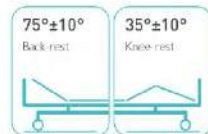

CX2x

Children Bed SK-C2

Technical Parameters

External Length	1800mm
External Width	900mm
Bed Height	650mm
External Height	1260mm
Mattress Platform	1760×600mm

Technical Configuration

✓ Manual Cranks	2pcs	✓ IV Pole	1pc
✓ 5" Covered Castors	4pcs	✓ Drainage Hook	2pcs
✓ Full Length Side Rail	1set	✓ Buffer Air Spring	4pcs
✓ Plastic Bed Ends with Cartoon Bear	1set		
✓ IV Pole Prevision	4pcs		

CR0q

Children Bed SK-A2

Technical Parameters

External Length	1600mm
External Width	740mm
Bed Height	500mm
External Height	1040mm
Mattress Platform	1580×660mm

Technical Configuration

✓ 5" Covered Castors	4pcs	✓ Drainage Hook	2pcs
✓ Full Length Side Rail	1set		
✓ Integrated Bed Ends	1set		
✓ IV Pole	1pc		
✓ IV Pole Prevision	4pcs		

CR2q

Children Bed SK-A2

Technical Parameters

External Length	1600mm
External Width	700mm
Bed Height	500mm
External Height	1000mm
Mattress Platform	1580×660mm

Technical Configuration

✓ Manual Cranks	2pcs	✓ IV Pole Prevision	4pcs
✓ Full Length Side Rail	1set	✓ Drainage Hook	2pcs
✓ Integrated Bed Ends	1set	✓ Shoes Holder	1pc
✓ Anti-slip Bed Feet Cover	4pcs		
✓ IV Pole	1pc		