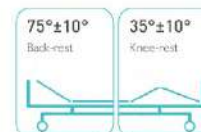

CX2x

Children Bed SK-C2

Technical Parameters

External Length	1800mm
External Width	900mm
Bed Height	650mm
External Height	1260mm
Mattress Platform	1760×600mm

Technical Configuration

✓ Manual Cranks	2pcs	✓ IV Pole	1pc
✓ 5" Covered Castors	4pcs	✓ Drainage Hook	2pcs
✓ Full Length Side Rail	1set	✓ Buffer Air Spring	4pcs
✓ Plastic Bed Ends with Cartoon Bear	1set		
✓ IV Pole Prevision	4pcs		

CR0q

Children Bed SK-A2

Technical Parameters

External Length	1600mm
External Width	740mm
Bed Height	500mm
External Height	1040mm
Mattress Platform	1580×660mm

Technical Configuration

✓ 5" Covered Castors	4pcs	✓ Drainage Hook	2pcs
✓ Full Length Side Rail	1set		
✓ Integrated Bed Ends	1set		
✓ IV Pole	1pc		
✓ IV Pole Prevision	4pcs		

CR2q

Children Bed SK-A2

Technical Parameters

External Length	1600mm
External Width	700mm
Bed Height	500mm
External Height	1000mm
Mattress Platform	1580×660mm

Technical Configuration

✓ Manual Cranks	2pcs	✓ IV Pole Prevision	4pcs
✓ Full Length Side Rail	1set	✓ Drainage Hook	2pcs
✓ Integrated Bed Ends	1set	✓ Shoes Holder	1pc
✓ Anti-slip Bed Feet Cover	4pcs		
✓ IV Pole	1pc		